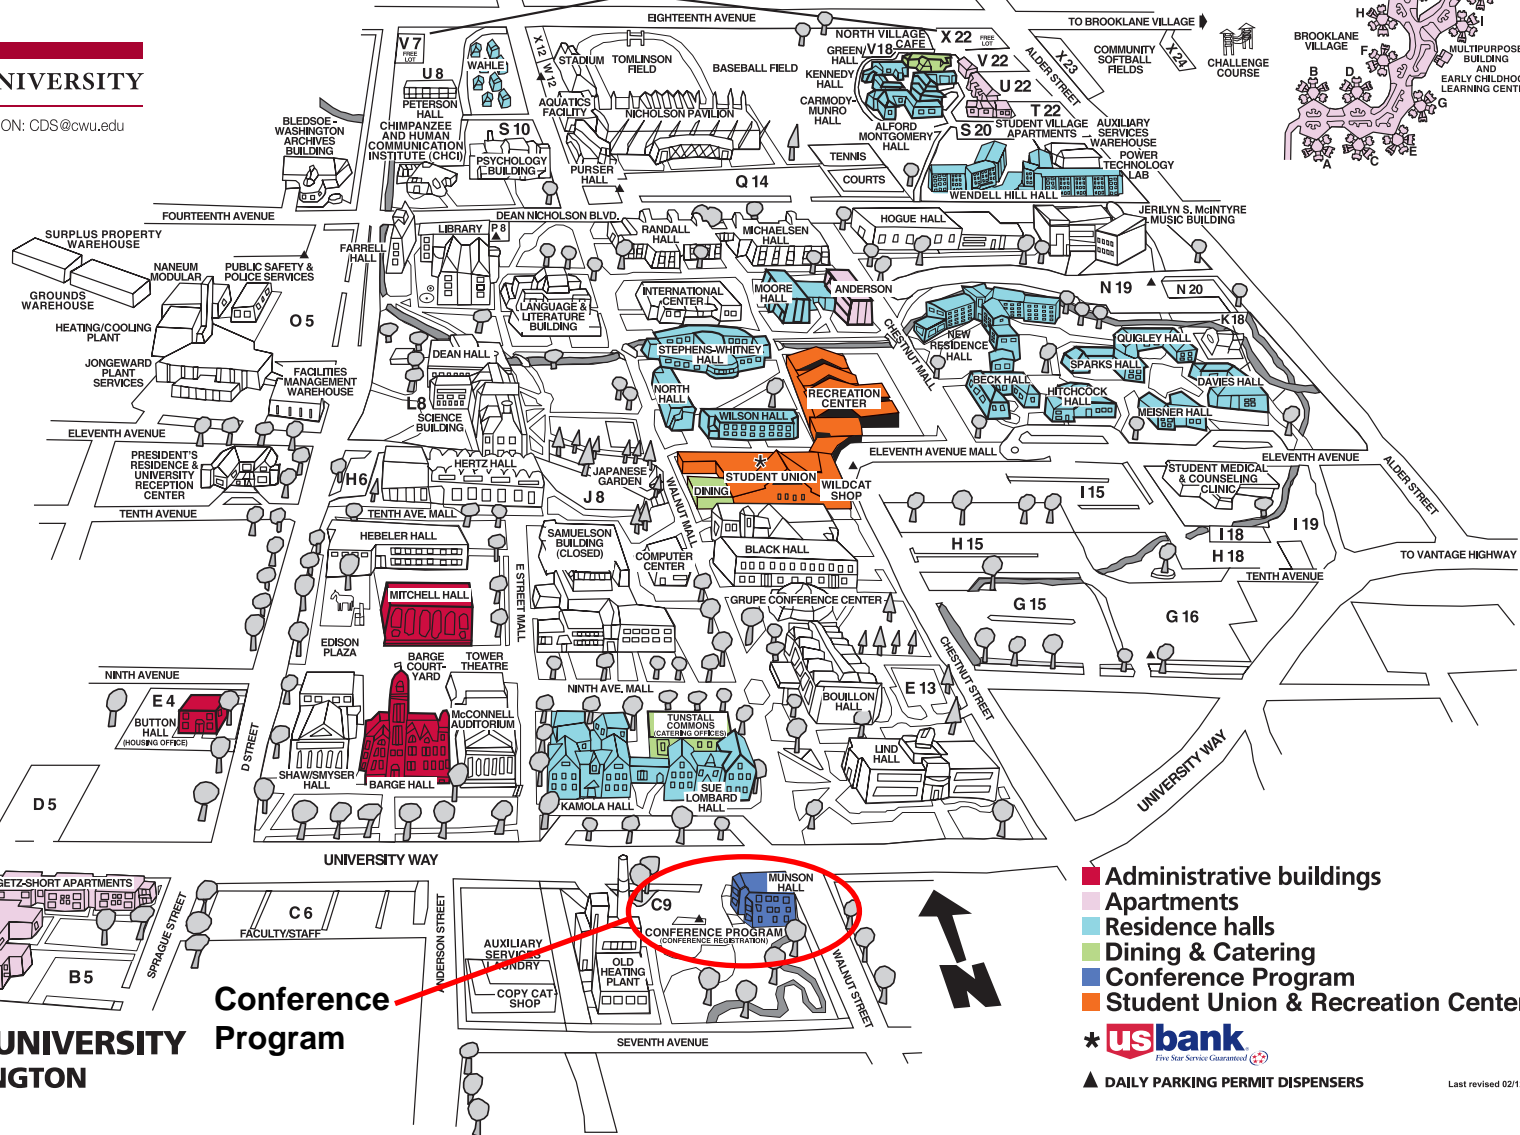

CENTRAL WASHINGTON UNIVERSITY

AA/EEO/TITLE IX INSTITUTION. FOR ACCOMMODATION: CDS@cwu.edu

FLIGHT TECHNOLOGY CENTER – SEE INSET

FREE PARKING IN LOTS V7 AND X22

INSET MAP TO FLIGHT TECHNOLOGY CENTER (BOWERS FIELD)

CWU WELCOME CENTER

CENTRAL WASHINGTON UNIVERSITY ELLENSBURG, WASHINGTON

- Administrative buildings
- Apartments
- Residence halls
- Dining & Catering
- Conference Program
- Student Union & Recreation Center

▲ DAILY PARKING PERMIT DISPENSERS

Last revised 02/12