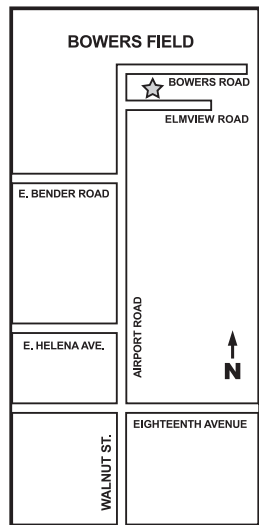

CENTRAL WASHINGTON UNIVERSITY

AA/EEO/TITLE IX INSTITUTION. FOR ACCOMMODATION: CDS@cwu.edu

FLIGHT TECHNOLOGY CENTER – SEE INSET

FREE PARKING IN LOTS V7 AND X22

INSET MAP TO FLIGHT TECHNOLOGY CENTER (BOWERS FIELD)

CWU WELCOME CENTER

CENTRAL WASHINGTON UNIVERSITY ELLENSBURG, WASHINGTON

- Administrative buildings
- Apartments
- Residence halls
- Dining & Catering
- Conference Program
- Student Union & Recreation Center